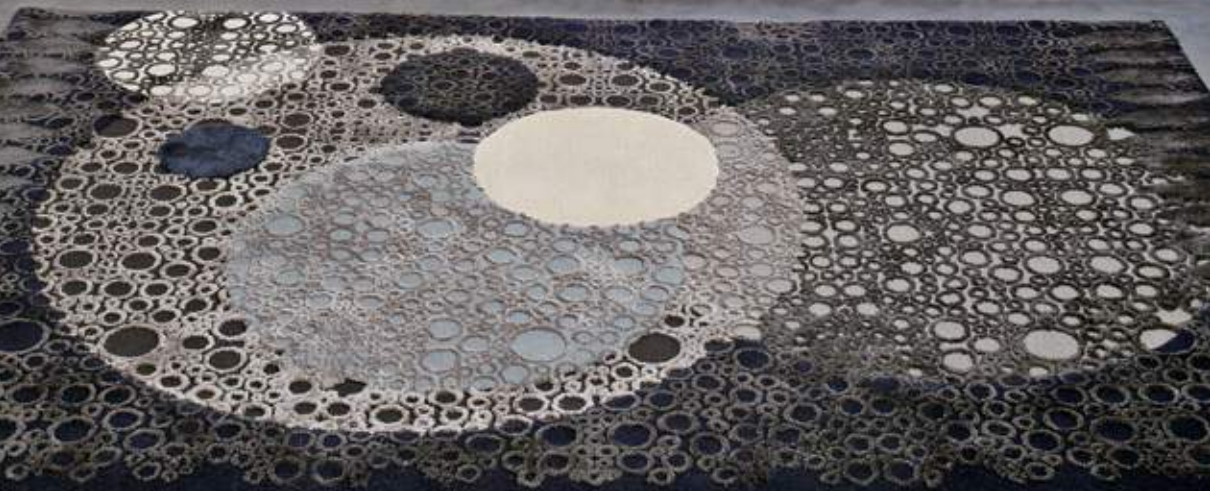

MOONLIGHT

STEPEVI

Customize Your  
**STEPEVI**

STEPEVI *Moonlight* rugs can be customized to any size and/or shape in selected colors within 4 weeks.