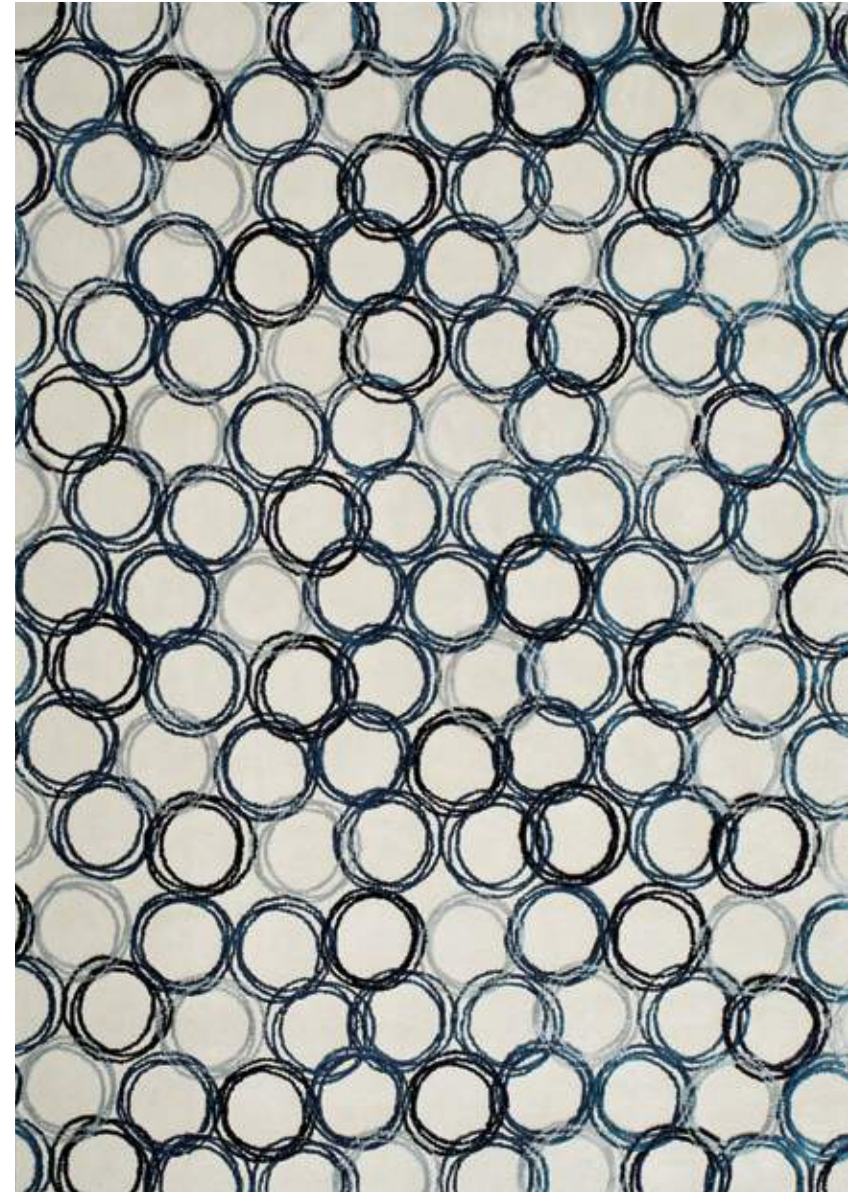

## MOONLIGHT COLLECTION

*Stellar - Ecru & Navy Blue & Ink Blue & Crystal Gray*

Design: Stellar

Color: Ecru & Navy Blue & Ink Blue & Crystal Gray

Quality: Wool Viscose & Flat Viscose

Product Code: SESLCTFV151M585