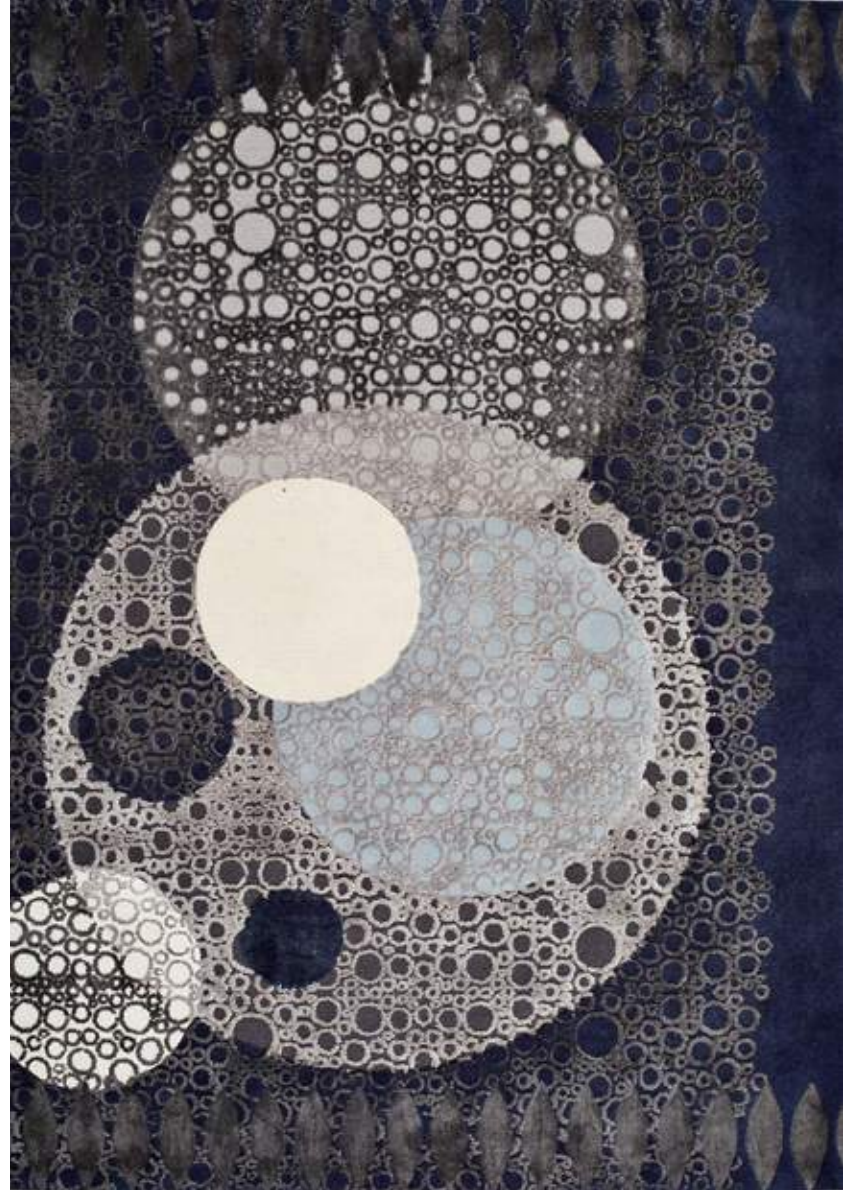

MOONLIGHT COLLECTION _____

Moon Island - Pebble Gray & Titanium Gray & Angora Gray & Ecru & Crystal Gray & Navy Blue

Design: Moon Island
Color: Pebble Gray & Titanium Gray & Angora Gray & Ecru & Crystal Gray & Navy Blue
Quality: Wool & Flat Viscose
Product Code: SESLCTFV150M583